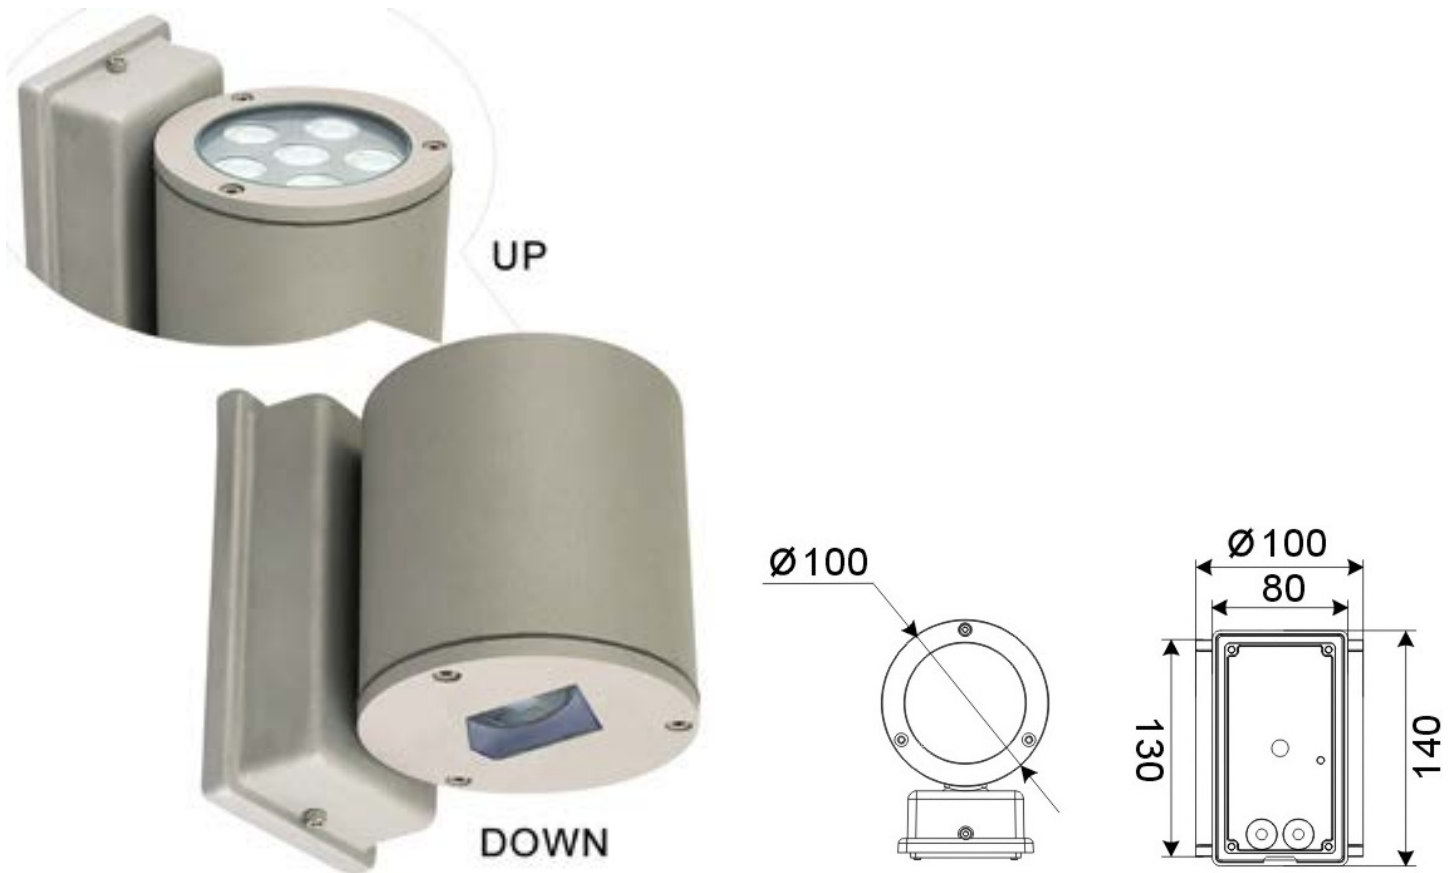

LED Wall Lighting – LR-W00133

Model No.	LR-W00133
LED Type	CREE XRC
LED Q'TY.	6+1
Beam Angle	5°/30°
Minimum luminous flux(lm)	540+90
Voltage	120~240V
LED Watt	6+1W
Environmental Temperature	- 20°C~60°C
Environmental Humidity	0%-95%
Safety Class	I
Safety Type	IP44
Material	Aluminium
Driver	Included